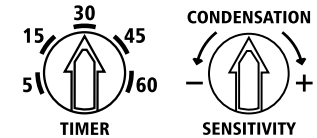

INTRODUCING DEWSTOP ADJUSTABLE FAN CONTROL YOUR BATH FAN CONTROLLER SOLUTION

CONDENSATION SENSOR

- Turns fan on when condensation is present and off when dry

LED INDICATOR LIGHT

- Blue LED indicator light activates to let you know when the fan is running

LIGHT ON/OFF

- Manual Control

ADJUSTABLE SETTINGS