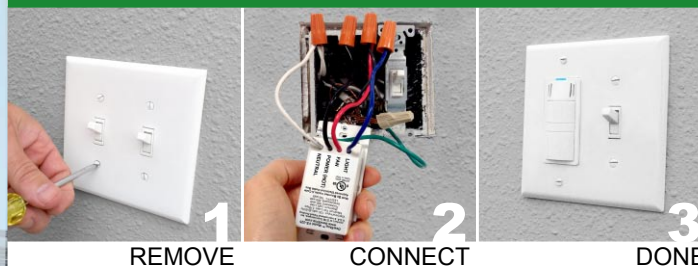

EASY INSTALL... QUICK AS 1-2-3!

works with ANY new or existing exhaust fan