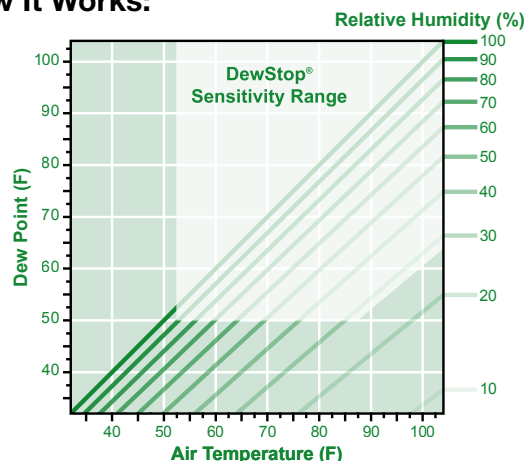

### Let DewStop Take Control

Picture never having to worry about the bath fan being left on all day, or worse, not being turned on at all. Without proper ventilation, humidity and condensation from showers will cause mold growth. Mold can cause a variety of respiratory ailments, as well as damage your bathroom. DewStop's sensors detect these problems before they start, and run your fan for you. Imagine the peace of mind - knowing your bathroom will always be given the right amount of ventilation, every time.