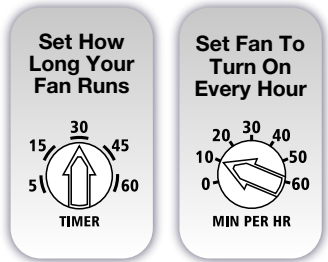

ADJUSTABLE FAN TIMER

Two timers in one – boost air quality, fight moisture

Multi Timer Fan Control

This timer is designed to give you all the options, all the control you need, to make sure your bathroom gets all the ventilation it should have. It's really two timers in one: A countdown timer and a fresh home / Minutes Per Hour (MPH) timer – and, best of all, the two timers work together. The MPH timer sees when you've used the countdown timer and knows not to run the fan for a while if you've already done it. If you want to manually shut the fan off when the MPH timer is running, you can do that too, just by pressing the fan on/off button.

Two Timers In One Control

The countdown timer can be set anywhere from 5 to 60 minutes, and it activates any time you manually turn the fan on. The MPH timer can be set to anywhere from 0 to 60 minutes, and it runs your fan for a set time every hour to expel stale air and help you maintain good indoor air quality.