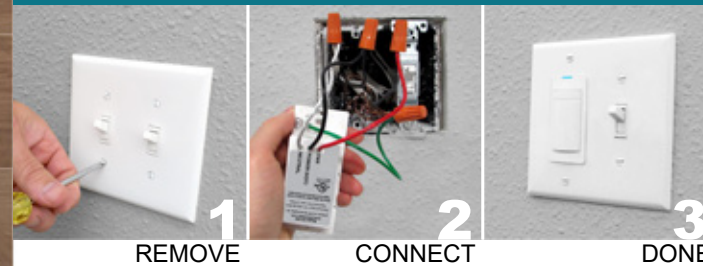

EASY INSTALL... QUICK AS 1-2-3!