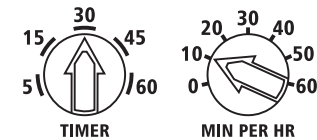

CONCEALED ADJUSTMENT SETTINGS

- ▶ Tamper-proof settings cover

LED INDICATOR LIGHT

- ▶ Blue LED indicator light activates to let you know when the fan is running

LIGHT ON/OFF

- ▶ Manual Control

ADJUSTABLE SETTINGS

- ▶ Adjustable countdown timer
- ▶ Adjustable minutes per hour timer
- ▶ Removable no-tamper cover

FAN ON/OFF

- ▶ Manual Control

INCLUDED WALL PLATE

- ▶ Control fits all decora/GFCI/ rocker single and multi-position wall plates